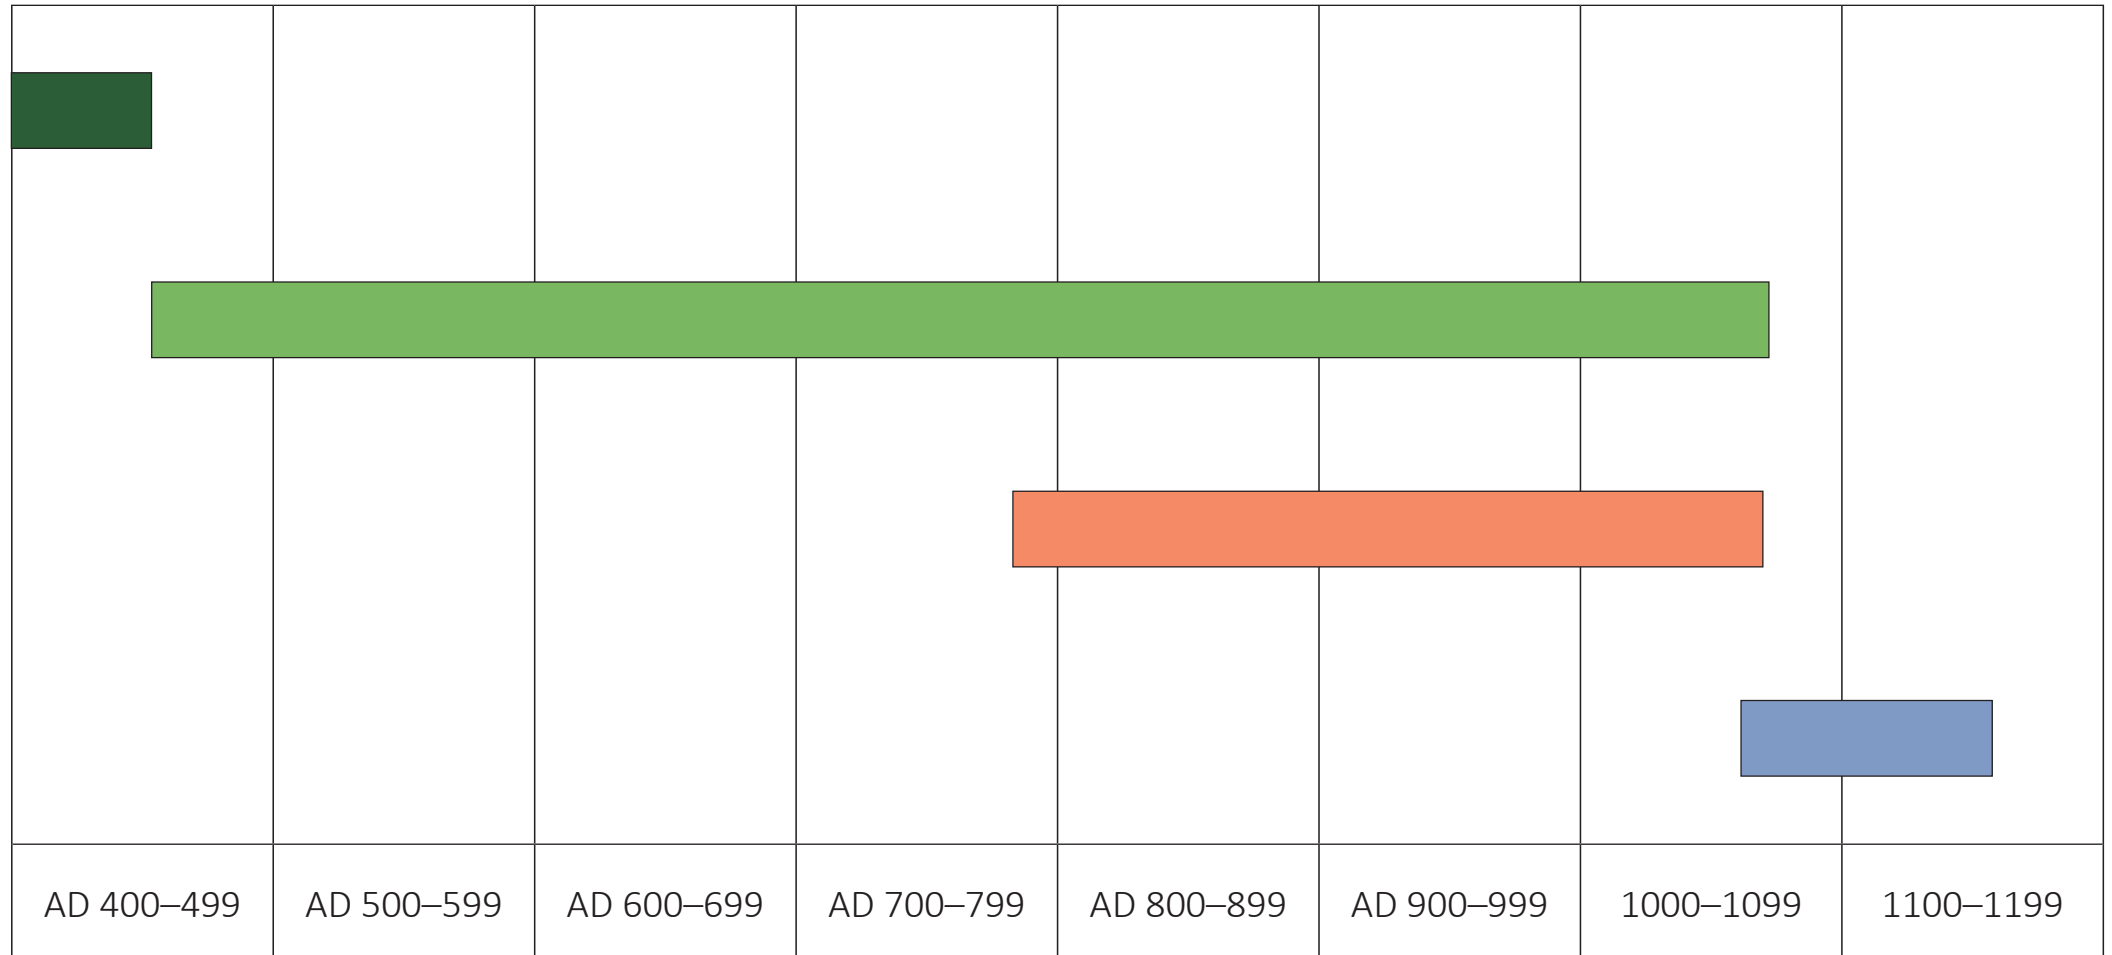

# Invasion timeline

This diagram shows the periods of invasion and settlement in England by different groups in the early Middle Ages.

● Picts and Scots from Scotland and Ireland

● Anglo-Saxons from Germany, Netherlands and Denmark

● Vikings from Scandinavia

● Normans from France